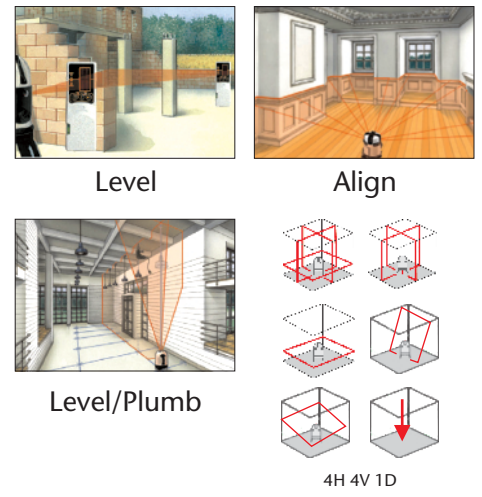

Application Illustrations :

Item Code : ST- E8PRX

Product Supply Includes: ST-E8PRX Unit, Laser Enhancement Glasses, Laser Receiver, Tripod Adaptor, 4 X "AA" Rechargeable Batteries, Battery Charger, 5/8" x 11 Tripod & Hard Carry Case.